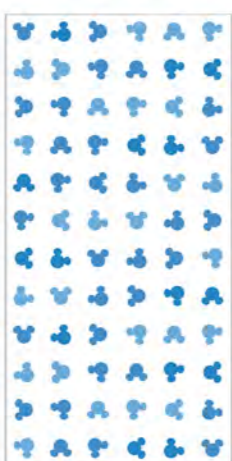

SEASONS 33

33,3x33,3 CM · 13,1"x13,1"

PAYMENTO RECOMENDADO / RECOMMENDED FLOOR TILES:

SEASONS 33 WHITE
33,3x33,3 CM

SEASONS 33 RED
33,3x33,3 CM

SEASONS 33 SKY
33,3x33,3 CM

© Disney

ICONOS / ICONS

· Piezas con acabado satinado
· Satin-finishing tiles

· Piezas con acabado mate
· Matt-finishing tiles

· Piezas con acabado brillante
· Bright-finishing tiles

MICKEY MOUSE & Friends

MICKEY MOUSE & Friends

30X60 CM/11,8"X23,6"

DISNEY R3060 WHITE
30X60 CM

DISNEY MINI EARS R3060 SKY
30X60 CM

HANDS FRIENDS R3060 SKY
30X60 CM

HANDS FRIENDS R3060 RED
30X60 CM

LINES FRIENDS 30
5X30 CM

LINES FRIENDS 60
5X60 CM

MICKEY FRIENDS R3060
30X60 CM